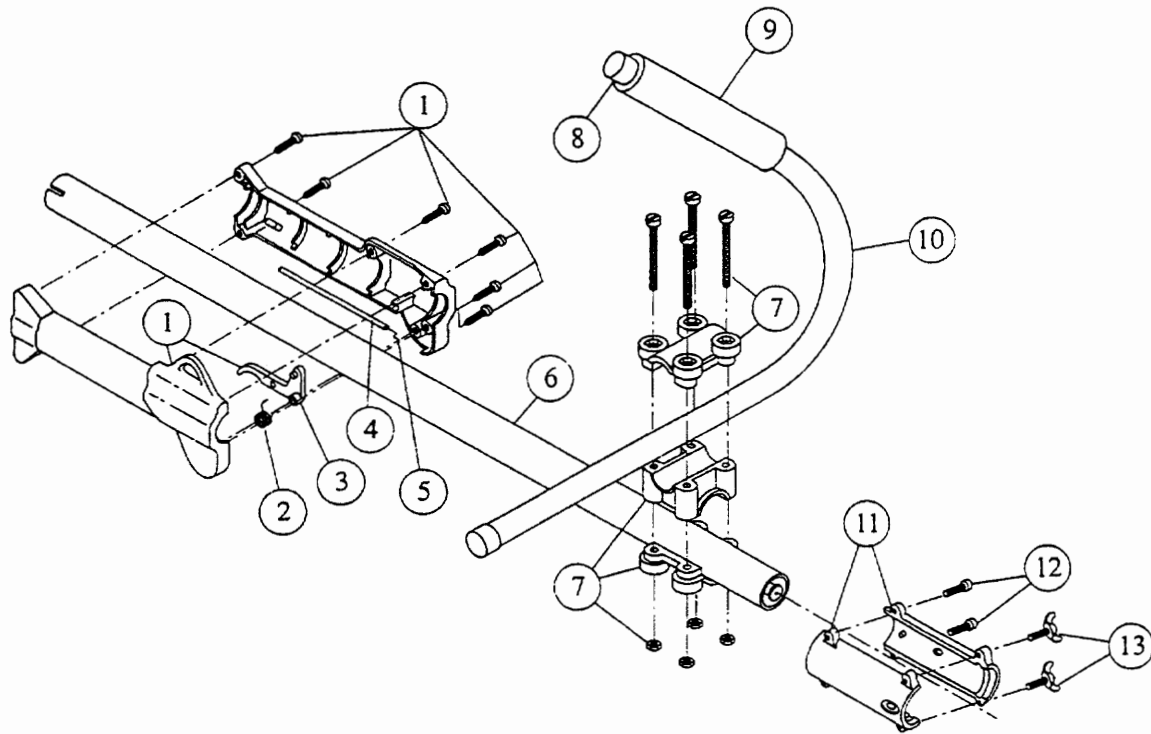

J-HANDLE PARTS - MODEL 720er
(Serial no. 51200001 and greater)

<u>Item</u>	<u>Part No.</u>	<u>Description</u>
1	181557	Throttle Housing and Trigger Assembly
2	610314	Throttle Trigger Spring
3	181556	Throttle Trigger
4	181554	Throttle Cable Housing Assembly
5	180127	Throttle Cable
6	180339	Upper Drive Shaft Housing Assembly
7	683295	Handle Bracket Assembly

<u>Item</u>	<u>Part No.</u>	<u>Description</u>
8	612021	Tube Closure
9	612831	Grip
10	180687	J-Handle Assembly (includes items 8 & 9)
11	683605	Split Boom Coupler Set
12	683606	Coupling Bolt Assembly
13	683607	Adjustment Knob Set