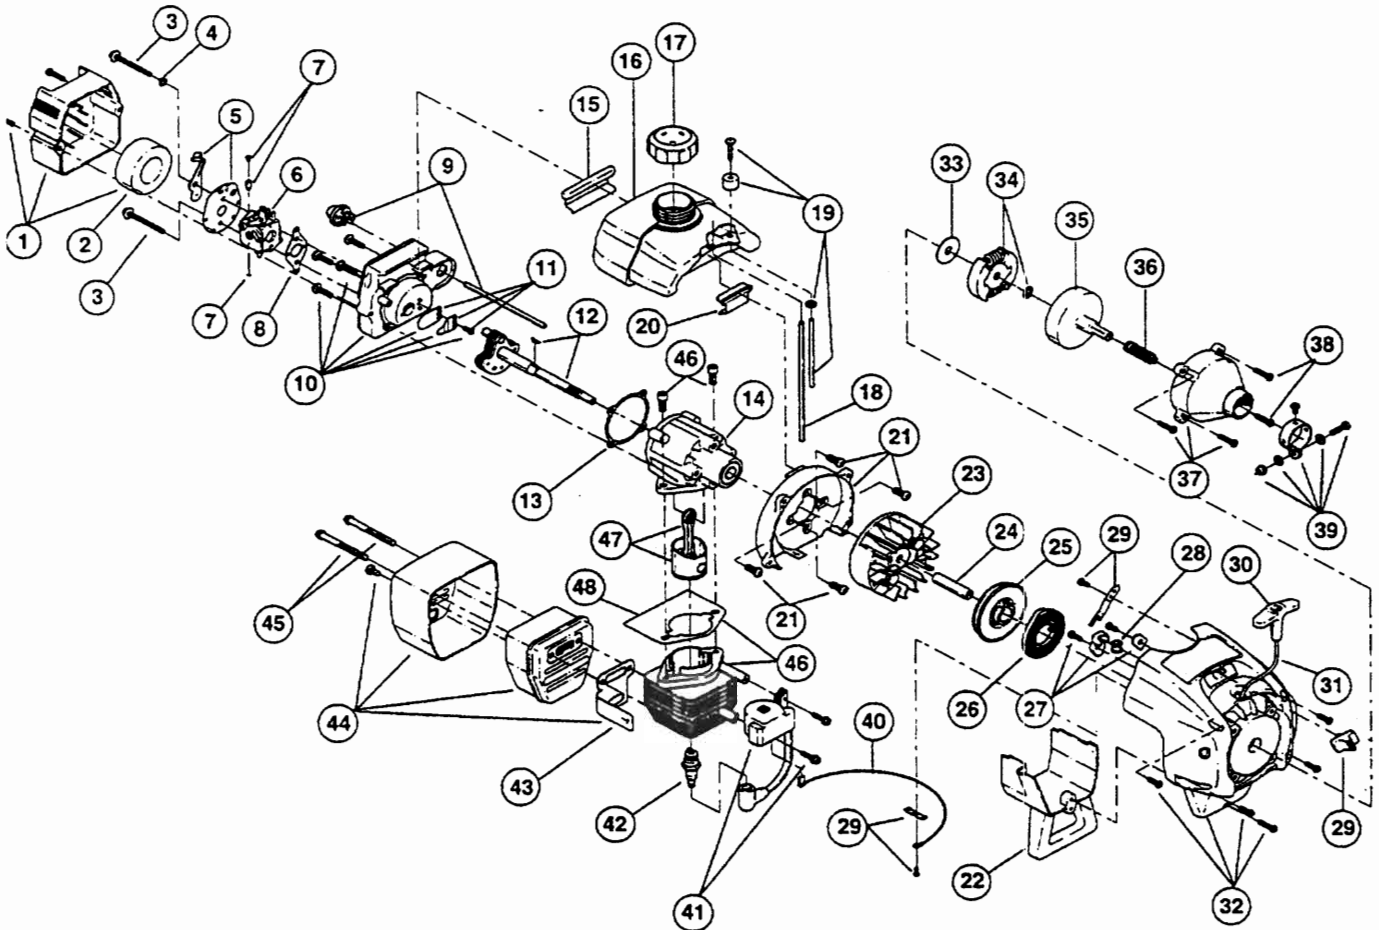

ENGINE PARTS - MODEL 720er

(Serial no. 512000001 and greater)

Item	Part No.	Description	Item	Part No.	Description
1	180349	Carburetor/Air Cleaner Cover Assembly (includes item 2)	33	181074	Clutch Washer
2	180350	Air Cleaner Filter	34	181445	Clutch Rotor Assembly
3	180351	Carburetor Mounting Screw Assembly	35	153592	Clutch Drum Assembly
4	180352	Wavey Washer	36	612468	Spring
5	180353	Choke Lever and Plate	37	683601	Clutch Cover Assembly
6	180985	Carburetor Assembly W/Limiter Caps	38	181345	Clutch Cover Screw
7	682048	Throttle Adjustment Assembly (Walbro)	39	153597	Upper Clamp Assembly
7	180092	Throttle Adjustment Assembly (Zama)	40	180036	Wire Leac
8	610675	Carburetor Gasket (10 pack)	41	683390	Module Assembly
9	181558	Primer and Hose Assembly	42	610311	Spark Plug
10	180354	Carb Mount Assembly	43	180980	Exhaust Gasket
11	147573	Reed Assembly	44	180119	Muffler Assembly (includes 45)
12	180022	Power Shaft Assembly	45	147575	Muffler Mounting Bolt Assembly
13	612115	Carburetor Mount Gasket (10 pack)	46	180063	Cylinder Assembly
14	180026	Crank Case Service Assembly (includes 12)	47	147012	Piston and Rod Assembly
15	612134	Rear Mounting Pad	48	610674	Cylinder Gasket (10 pack)
16	181438	Fuel Tank Assembly (includes 17-19)	.	180034	Engine Hardware Kit
17	181559	Fuel Cap Assembly	.	180011	Engine Gasket Kit
18	181168	Fuel Return Line	.	153308	O.E.M. Carburetor Repair Kit (Walbro)
19	682039	Fuel Line Assembly	.	180090	O.E.M. Carburetor Repair Kit (Zama)
20	145308	Front Mounting Pad	.	153309	Gasket Diaphragm Repair Kit (Walbro)
21	153520	Shroud Assembly	.	180091	Gasket Diaphragm Repair Kit (Zama)
22	683078	Shroud Extension and Stand	.	180530	Piston Ring
23	180929	Flywheel Assembly	.	180027	Short Block Assembly (items 12, 14, 42, 46-48)
24	181065	Spacer	.	610676	Flywheel Key (10 pack)
25	181597	Recoil Pulley Assembly	.	147544	Starter Housing Screw Set
26	613102	Recoil Spring	.	180986	Carburetor Limiter Cap Set (Walbro)
27	181441	Pulley Retainer Assembly	.	181562	Carburetor Limiter Cap Set (Zama)
28	611061	Rope Guide	.	610309	Crankcase Seal
29	181442	Switch Assembly	.	not shown	
30	610300	Pull Handle			
31	613103	Rope			
32	181443	Starter Housing Assembly