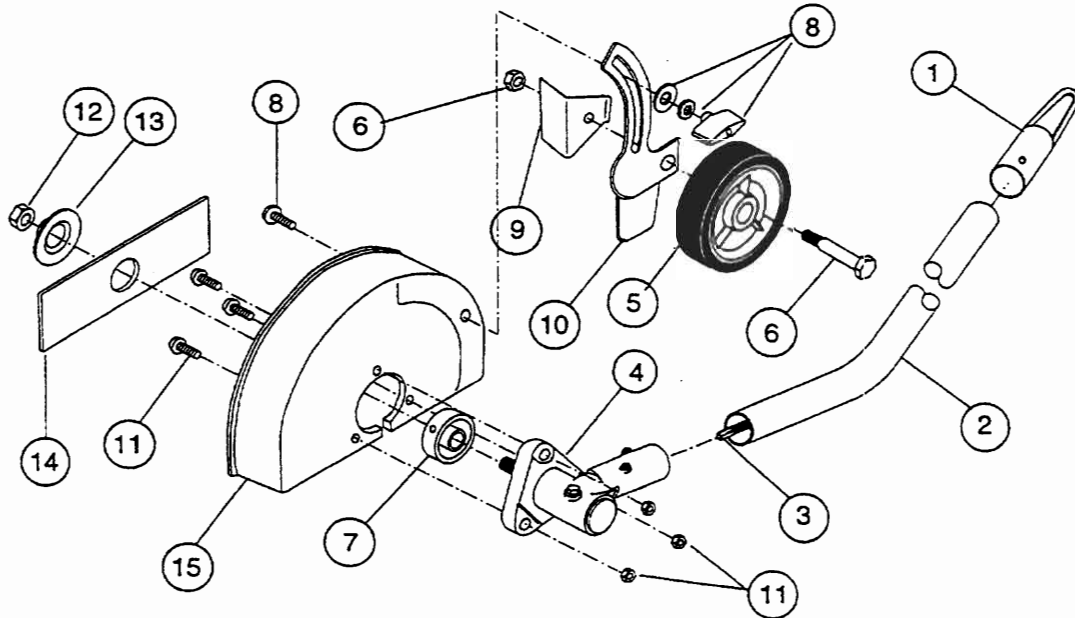

<u>Item</u>	<u>Part No.</u>	<u>Description</u>
8	612021	Tube Closure
9	612831	Grip
10	180687	J-Handle Assembly (includes items 8 & 9)
11	683605	Split Boom Coupler Set
12	683606	Coupling Bolt Assembly
13	683607	Adjustment Knob Set

EDGER PARTS - MODEL 720er

(Serial no. 512000001 and greater)

ITEM	PART NO.	PART NAME
1	612605	Hanger
2	180915	Drive Shaft Housing Assembly
3	181570	Drive Shaft Assembly
4	684067	Gear Box Assembly (includes items 7, 12 and 13)
5	613216	Wheel
6	684068	Wheel Mounting Bolt Assembly
7	613217	Driver, Blade
8	684069	Adjustment Knob Assembly
9	613218	Deflector
0	613219	Guide Bracket

ITEM	PART NO.	PART NAME
11	181244	Mounting Bolt Assembly, Set
12	147491	Retaining Nut
13	147490	Retaining Washer
14	613223	Blade
15	181245	Guard
.	613226	Locking Rod
.	180014	Blade Retainer Kit (items 12 & 13)
.		not shown

EDGER PARTS - MODEL 720er

(Serial no. 604000001 and greater)

ITEM	PART NO.	PART NAME
1	612605	Hanger
2	180915	Drive Shaft Housing Assembly
3	180198	Drive Shaft Assembly
4	684067	Gear Box Assembly (includes items 7, 12 and 13)
5	181242	Wheel
6	181591	Wheel Mounting Bolt Assembly
7	147489	Driver, Blade
8	684069	Adjustment Knob Assembly
9	181592	Deflector