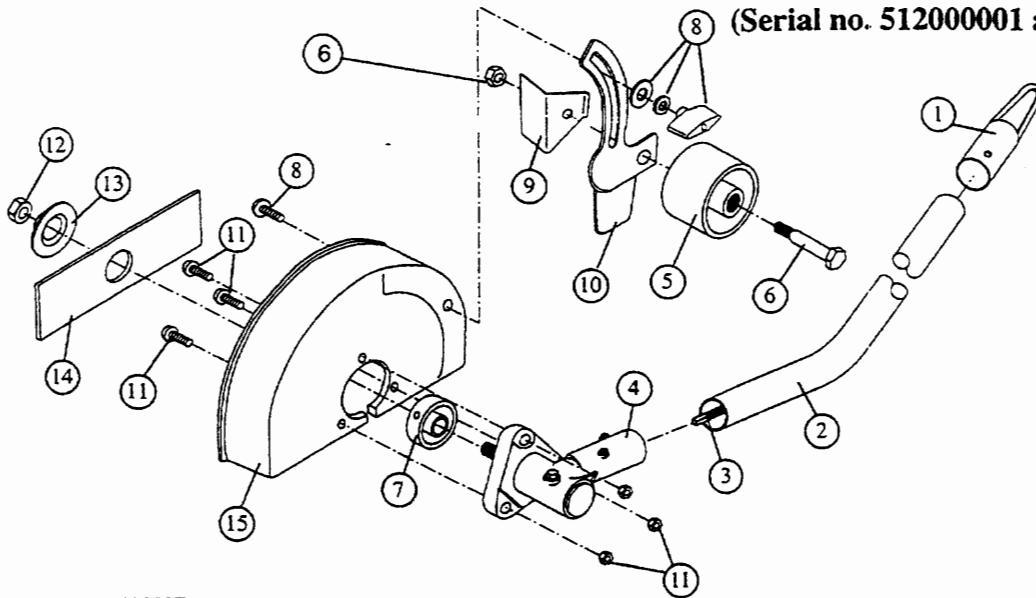

J-HANDLE PARTS - MODEL 720er
 (Serial no. 51200001 and greater)

<u>Item</u>	<u>Part No.</u>	<u>Description</u>
1	181557	Throttle Housing and Trigger Assembly
2	610314	Throttle Trigger Spring
3	181556	Throttle Trigger
4	181554	Throttle Cable Housing Assembly
5	180127	Throttle Cable
6	180339	Upper Drive Shaft Housing Assembly
7	683295	Handle Bracket Assembly

<u>Item</u>	<u>Part No.</u>	<u>Description</u>
8	612021	Tube Closure
9	612831	Grip
10	180687	J-Handle Assembly (includes items 8 & 9)
11	683605	Split Boom Coupler Set
12	683606	Coupling Bolt Assembly
13	683607	Adjustment Knob Set

EDGER PARTS - MODEL 720er

(Serial no. 512000001 and greater)

ITEM	PART NO.	PART NAME
1	612605	Hanger
2	180915	Drive Shaft Housing Assembly
3	181570	Drive Shaft Assembly
4	684067	Gear Box Assembly (includes items 7, 12 and 13)
5	613216	Wheel
6	684068	Wheel Mounting Bolt Assembly
7	613217	Driver, Blade
8	684069	Adjustment Knob Assembly
9	613218	Deflector
0	613219	Guide Bracket

EDGER PARTS - MODEL 720er

(Serial no. 604000001 and greater)

ITEM	PART NO.	PART NAME
1	612605	Hanger
2	180915	Drive Shaft Housing Assembly
3	180198	Drive Shaft Assembly
4	684067	Gear Box Assembly (includes items 7, 12 and 13)
5	181242	Wheel
6	181591	Wheel Mounting Bolt Assembly
7	147489	Driver, Blade
8	684069	Adjustment Knob Assembly
9	181592	Deflector